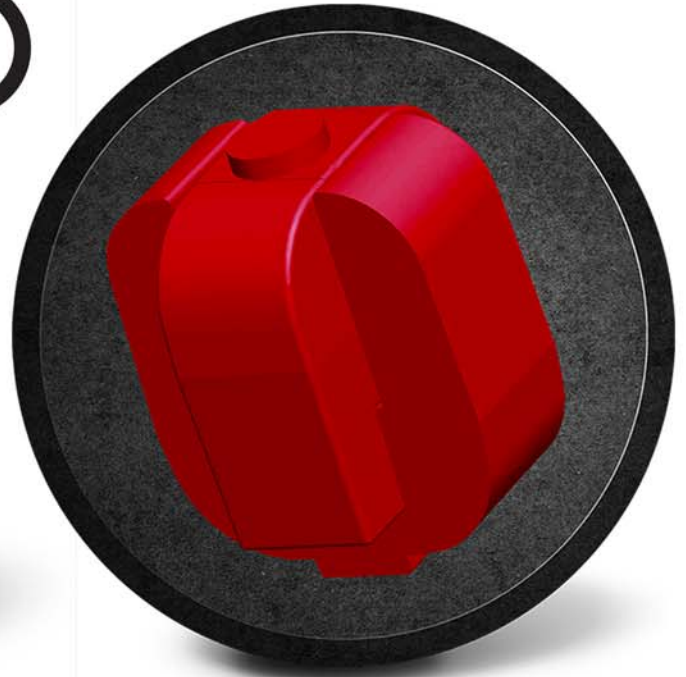

# Truth Tour™

Prime  
• 800 Series

**Cover:** S78R™ Solid

**Finish:** ICE "E" (3000 Grit)

**Color:** Black

**Core:** Adaptor/C™ LD Symmetric

**Flare Potential:** 3"-4"

**Weights:** 12-16lb