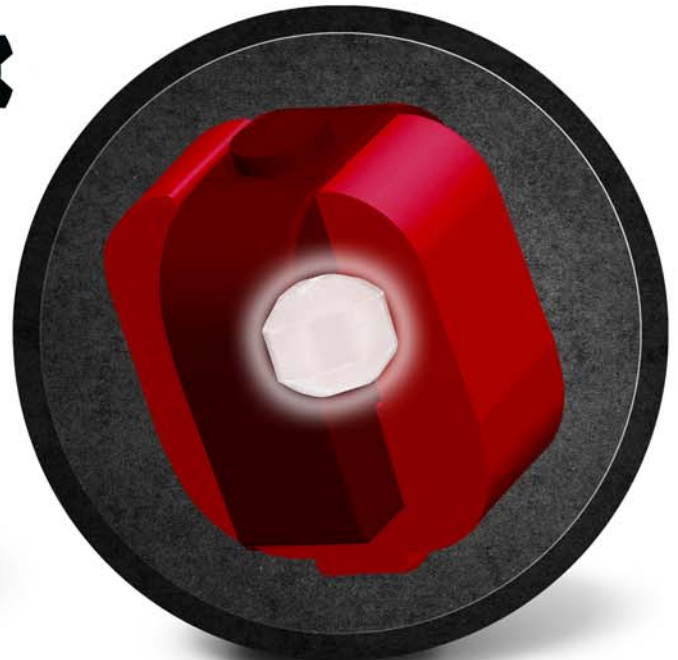

# Inception™ DCT Pearl

Tour Engineered  
• 900 Series

Cover: S86R™ Pearl

Finish: 1500 Grit Polished

Color: Green/Purple/Cream

Core: Adaptor/D™ Ceramic

Flare Potential: 5-6"+

Weights: 12 - 16lb