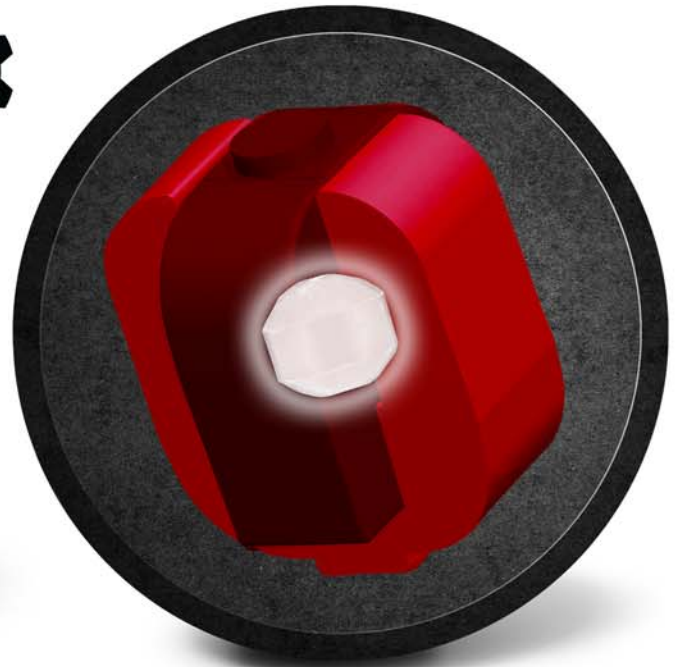

Inception™ DCT

Tour Engineered

• 900 Series

Cover: S86R™ Solid

Finish: ICE "I" Pad

Color: Red/Black/Purple

Core: Adaptor/D™ Ceramic

Flare Potential: 5-6"+