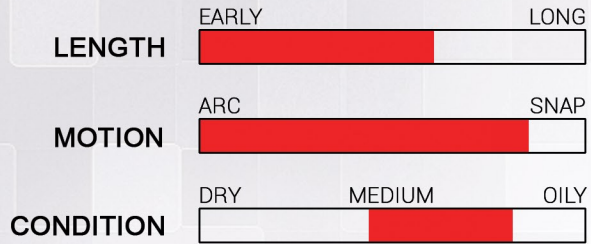

Tetra™  
Symmetric Core

79 Alert™  
Hybrid Coverstock  
1500 Grit, Polished

# Respect™

The **NEW** 79 Alert™ Hybrid Coverstock is always prepared for an aggressive and jaw-dropping grab down lane.

The Tetra™ Symmetric Core is designed for a strong, heavy roll throughout the lane.