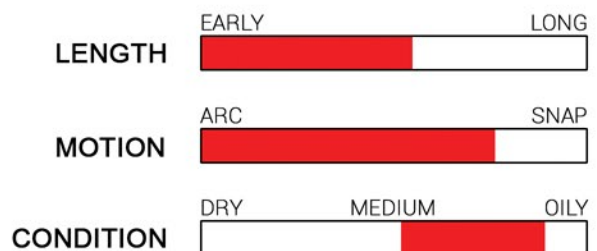

Dream On™

Engineer Series

Cover: 74 Response™ Hybrid

Finish: 4000 Grit Pad

Color: Purple/Blue/Black

Core: Identity™ Asymmetric

Flare Potential: 5-6"+

Weights: 12-16lb

SKU: GDO

Lbs	RG	DIFF	INT DIFF
16	2.48	.054	.021
15	2.48	.054	.024
14	2.52	.054	.020
13	2.59	.045	.010
12	2.65	.035	.008

Performance – for YOUR Game.