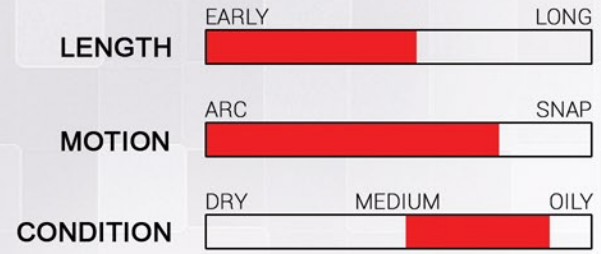

Dream On™ YOUR BALL THAT WON'T QUIT

Identity™
Asymmetric Core

74 Resonse™
Hybrid Coverstock
4000 Grit Pad

The 74 Resonse™ Hybrid Coverstock creates a quick transition in the late midlane and changes direction aggressively when encountering friction.
The Identity™ Asymmetric core creates quick revving action with plenty of energy retention.

Lbs	RG	DIFF	INT DIFF
16	2.48	.054	.021
15	2.48	.054	.024
14	2.52	.054	.020
13	2.59	.045	.010
12	2.65	.035	.008

AVAILABLE WEIGHTS: 12-16 LBS