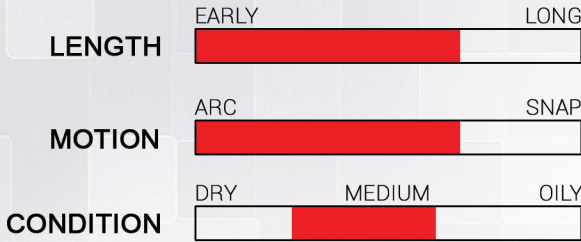

Clockwork™  
Symmetric Core

S64™ Pearl  
Coverstock  
2000 Grit, Polished

\$ 000.00

# All Night™ YOUR TRANSITION BALL

The S64™ Pearl Coverstock provides a clean look through the lane with a quick transition at the breakpoint.

The Clockwork™ Symmetric core provides versatility and is driller friendly for all styles of bowlers.